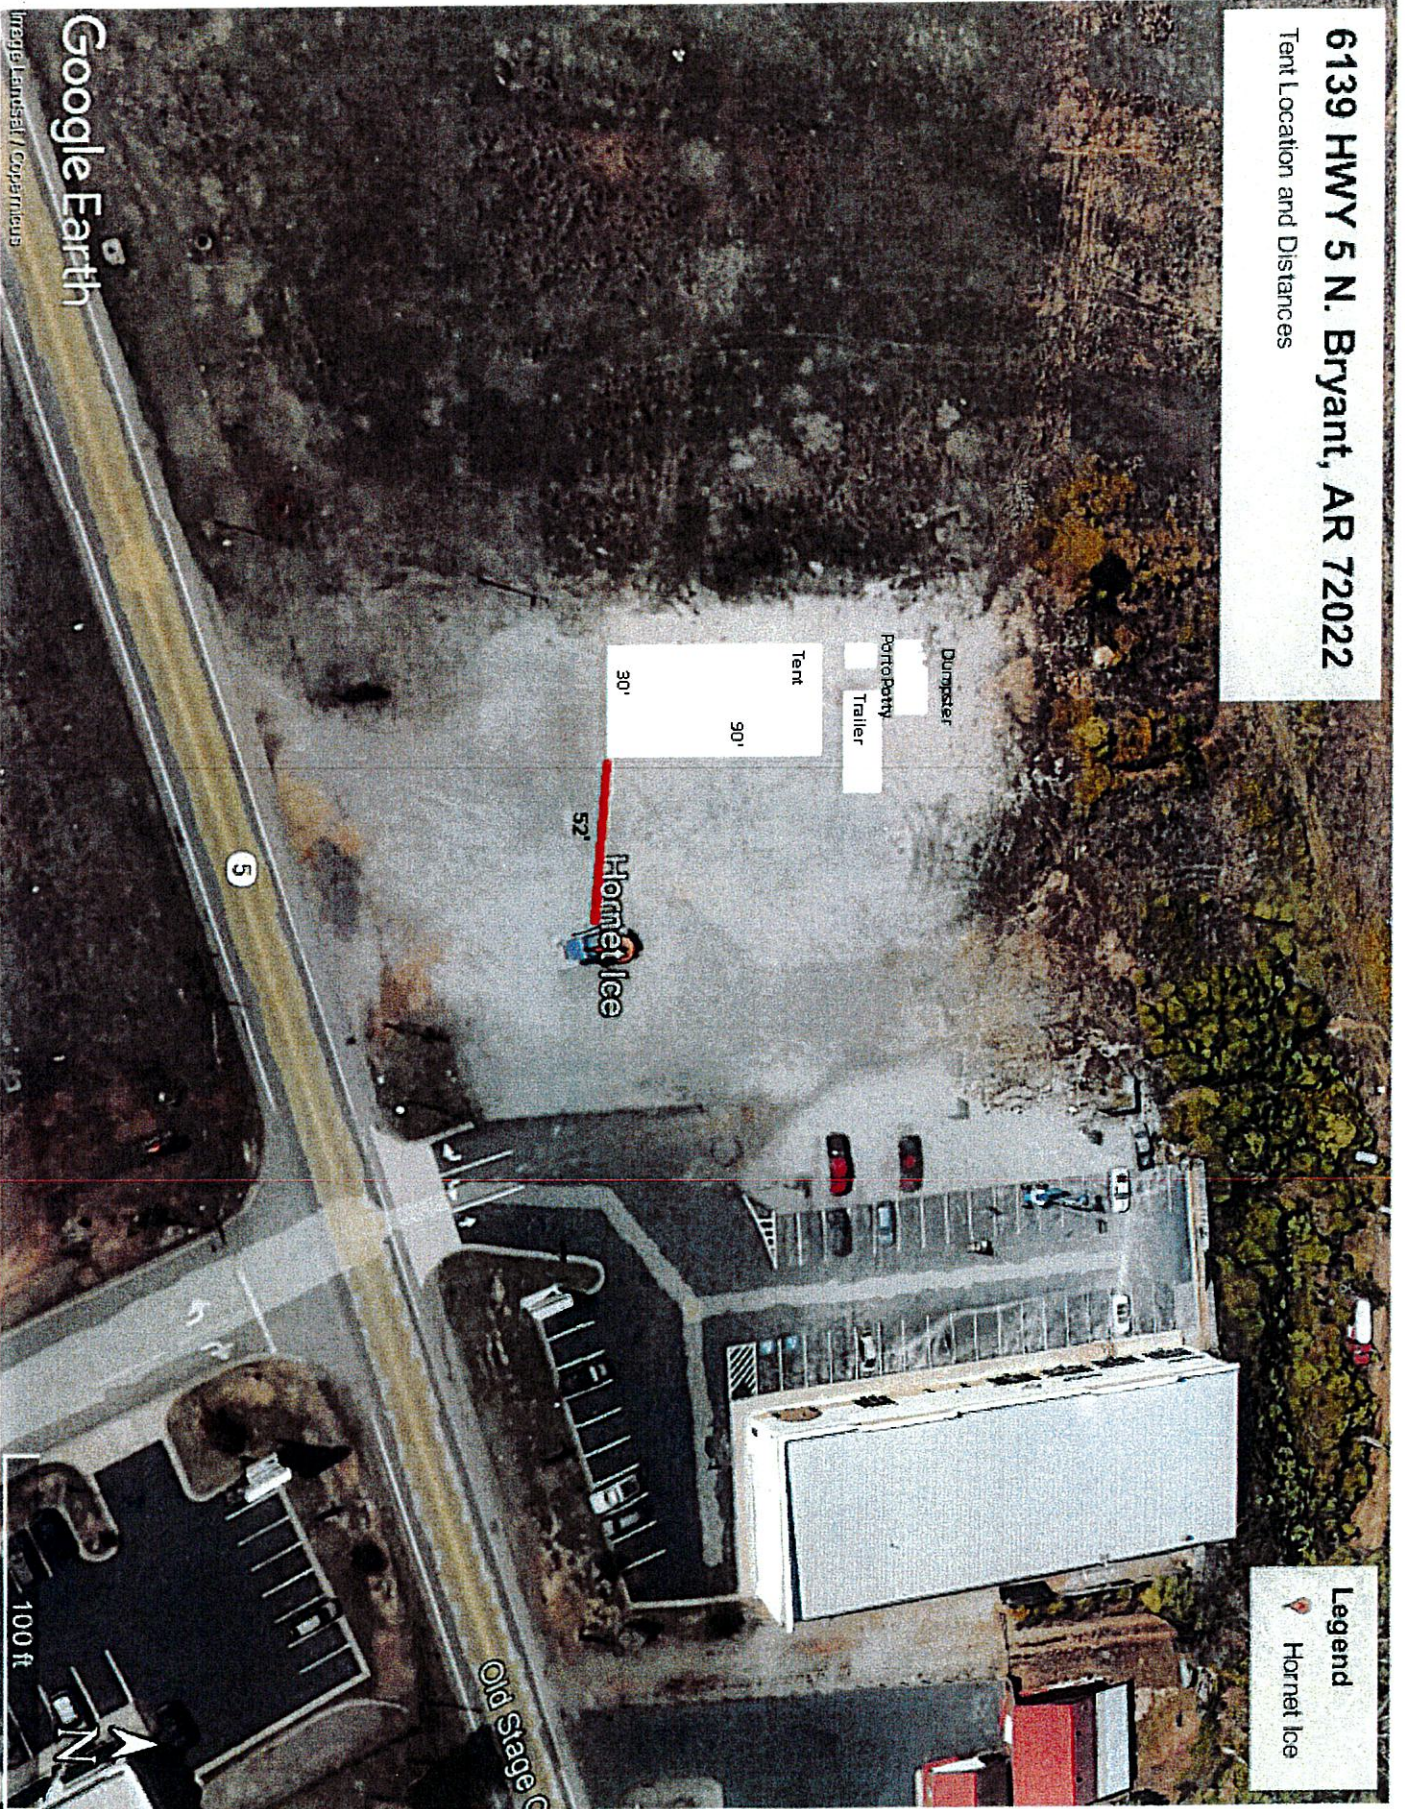

6139 HWY 5 N. Bryant, AR 72022

Tent Location and Distances

Legend

 Hornet Ice

Dumpster

Portoperry

Trailer

Tent

90'

30'

52'

Hornet Ice

5

Old Stage Co

100 ft

Google Earth

Imagery Landsat / Copernicus